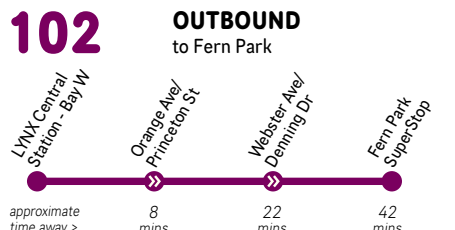

MINS AFTER THE HOUR	MON-FRI	SAT	SUN/HOL
FIRST TRIP	4:15 am	4:45 am	5:15 am
DAY			
4-5 am	:15	:45	--
5-6 am	:15, :30, :45		
6 am-6 pm	:00, :15, :30, :45	:15, :45	:15, :45
EVE	6-7 pm	:15, :45	
NIGHT	7-11 pm	:45	:45
LAST TRIP	11:45 pm	10:45 pm	9:15 pm