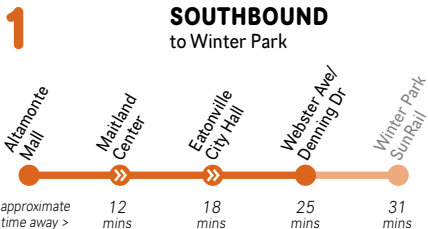

To plan your trip or view full bus schedule visit golynx.com

EFFECTIVE APRIL 2017 - ALL BUS SERVICE FREQUENCIES ARE APPROXIMATE AND SUBJECT TO CHANGE

Times indicate departures from the **BEGINNING** of the route. Diagrams show major points on each Link – buses make additional local stops along the way.

MINS AFTER THE HOUR	MON-FRI	SAT	SUN/HOL
FIRST TRIP	6:17 am	6:40 am	
DAY			NO SERVICE
7-8 am	:17		
8-10 am	:18		
10 am-5 pm	:10	:40	
EVE	5-9 pm	:18	
LAST TRIP	9:10 pm	8:40 pm	

Trips start from Winter Park SunRail 6:13 am-9:13 am and 5:13 pm-8:13 pm Monday to Friday only