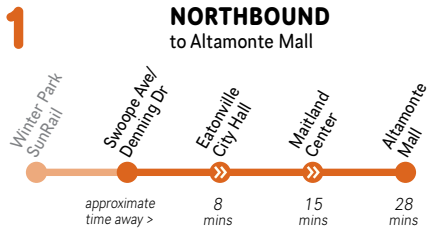

Effective: APRIL 2017

Other accessible formats available upon request

WINTER PARK VILLAGE AREA

Schematic Map
Not to Scale

LEGEND

- Regular Links**
 - Service every 30 minutes or better during day times
 - Service every 60 minutes or less frequently
 - Select Service
- Connecting Links
- FastLinks**
 - Stops only as shown
- SunRail line and station**

SEE ROUTE SCHEDULES FOR DETAILED INFO

- LYNX SuperStop
- Hospital
- Point of Interest

See brochure
H Fern Park SuperStop
connect to Links:
103, 112, 113

See brochure
P Rosemont SuperStop
connect to Links: 106, 302

Links 1, 9, and 23 will serve Winter Park SunRail during peak hours 6:00 am to 10:00 am and 4:00 pm to 8:00 pm

SUNRAIL
CENTRAL FLORIDA'S
COMMUTER TRAIN

sunrail.com 855.RAIL.411
Easy LYNX connections

BUS SERVICE FREQUENCY

To plan your trip or view full bus schedule visit golynx.com

EFFECTIVE APRIL 2017 - ALL BUS SERVICE FREQUENCIES ARE APPROXIMATE AND SUBJECT TO CHANGE

Times indicate departures from the **BEGINNING** of the route. Diagrams show major points on each Link – buses make additional local stops along the way.