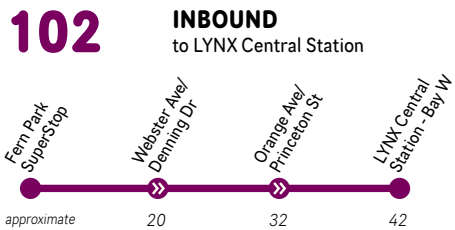

MINS AFTER THE HOUR	MON-FRI	SAT	SUN/HOL
FIRST TRIP	5:43 am	6:35 am	
DAY	6 am-4 pm		NO SERVICE
	:43	:35	
EVE	4-8 pm		
LAST TRIP	7:44 pm	7:35 pm	

Trips start from Winter Park SunRail, 5:30-8:30 am and 4:30-7:30 pm Monday to Friday only

MINS AFTER THE HOUR	MON-FRI	SAT	SUN/HOL
FIRST TRIP	5:45 am	6:40 am	
DAY			NO SERVICE
6 am-4 pm		:40	
4 pm-5 pm		:39	
5-6 pm	:45	:40	
6-7 pm		:38	
EVE	7-9 pm	:40	
LAST TRIP	8:40 pm	8:40 pm	

Trips end at Winter Park SunRail, 6:40-9:40 am and 4:40-7:39 pm and do not serve Winter Park, Monday to Friday only

Last trips 7:45 pm, 8:45 pm (Mon-Fri) and 7:45 pm, 8:45 pm (Sat) end at Rosemont SuperStop. See Brochure Rosemont SuperStop.

MINS AFTER THE HOUR	MON-FRI	SAT	SUN/HOL
FIRST TRIP	5:50 am	6:00 am	6:30 am
DAY			
6-7 am			:30
7-8:30 am	:50		:15, :00
8:30-9 am			:45
9-10 am			:30
10-11 am			:15
11-12 pm	:55		:00, :45
12 pm-1 pm		:00	:30
1-2 pm			:15
2-3 pm			:00, :45
3-4 pm			:30
4-5 pm	:50		:15
5-6 pm			:00, :45
EVE	6-8 pm	:55	:30
NIGHT	9 pm-12 am	:15	--
LAST TRIP	12:15 am	9:00 pm	7:30 pm

Trips end at Winter Park SunRail, 6:23 am-8:25 am and 4:26 pm-7:27 pm Monday to Friday only

Sunday trips return to Webster Ave & Denning Drive after serving Calvary Towers

MINS AFTER THE HOUR	MON-FRI	SAT	SUN/HOL
FIRST TRIP	5:15 am	5:15 am	5:25 am
DAY			
5-6 am	:15, :30, :45, :58	:15, :45	:25
6-7 am	:10, :24, :37, :50		
7-9 am		:10, :40	:25, :55**
9 am-12 pm	:05, :20, :35, :50*		
12-4 pm		:05, :35	
4-5 pm	:00, :15, :30, :50		:20, :50
5-6 pm	:05, :20, :35, :50		
EVE	6-7 pm	:05, :20, :55	:20, :55
7-9 pm	:55		
NIGHT	9-10 pm	10:00	:25, :55
10 pm-12 am	:05		--
LAST TRIP	12:05 am	10:55 pm	9:55 pm