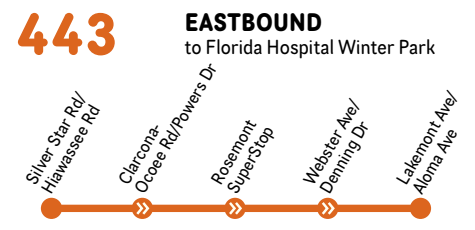

MINS AFTER THE HOUR	MON-FRI	SAT	SUN/HOL
FIRST TRIP	5:20 am	5:15 am	6:15 am
DAY	:20	:15	:15
LAST TRIP	7:20 pm	7:15 pm	5:15 pm