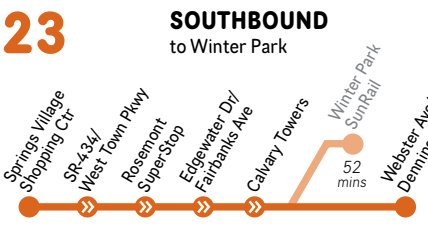

MINS AFTER THE HOUR	MON-FRI	SAT	SUN/HOL
FIRST TRIP	5:45 am	6:40 am	
DAY			NO SERVICE
6 am-4 pm		:40	
4 pm-5 pm		:39	
5-6 pm	:45	:40	
6-7 pm		:38	
EVE	7-9 pm	:40	
LAST TRIP	8:40 pm	8:40 pm	

Trips end at Winter Park SunRail, 6:40-9:40 am and 4:40-7:39 pm and do not serve Winter Park, Monday to Friday only

Last trips 7:45 pm, 8:45 pm (Mon-Fri) and 7:45 pm, 8:45 pm (Sat) end at Rosemont SuperStop. See Brochure Rosemont SuperStop.