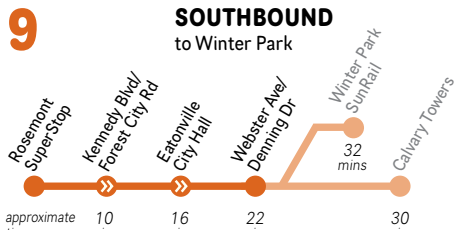

MINS AFTER THE HOUR	MON-FRI	SAT	SUN/HOL
FIRST TRIP	6:10 am	6:25 am	
DAY	7 am-9 pm	:10	:25
LAST TRIP	9:20 pm	9:25 pm	

Trips end at Winter Park SunRail 6:50 am-9:55 am and 4:55 pm-7:55 pm Monday to Friday only

MINS AFTER THE HOUR	MON-FRI	SAT	SUN/HOL
FIRST TRIP	5:43 am	6:35 am	
DAY	6 am-4 pm		NO SERVICE
	:43	:35	
EVE	4-8 pm		
LAST TRIP	7:44 pm	7:35 pm	

Trips start from Winter Park SunRail, 5:30-8:30 am and 4:30-7:30 pm Monday to Friday only

MINS AFTER THE HOUR	MON-FRI	SAT	SUN/HOL
FIRST TRIP	5:45 am	6:40 am	
DAY			NO SERVICE
6 am-4 pm		:40	
4 pm-5 pm		:39	
5-6 pm	:45	:40	
6-7 pm		:38	
EVE	7-9 pm	:40	
LAST TRIP	8:40 pm	8:40 pm	

Trips end at Winter Park SunRail, 6:40-9:40 am and 4:40-7:39 pm and do not serve Winter Park, Monday to Friday only

Last trips 7:45 pm, 8:45 pm (Mon-Fri) and 7:45 pm, 8:45 pm (Sat) end at Rosemont SuperStop. See Brochure Rosemont SuperStop.

MINS AFTER THE HOUR	MON-FRI	SAT	SUN/HOL
FIRST TRIP	5:50 am	6:00 am	6:30 am
DAY			
6-7 am			:30
7-8:30 am	:50		:15, :00
8:30-9 am			:45
9-10 am			:30
10-11 am			:15
11-12 pm	:55		:00, :45
12 pm-1 pm		:00	:30
1-2 pm			:15
2-3 pm			:00, :45
3-4 pm			:30
4-5 pm	:50		:15
5-6 pm			:00, :45
EVE	6-8 pm	:55	:30
NIGHT	9 pm-12 am	:15	--
LAST TRIP	12:15 am	9:00 pm	7:30 pm