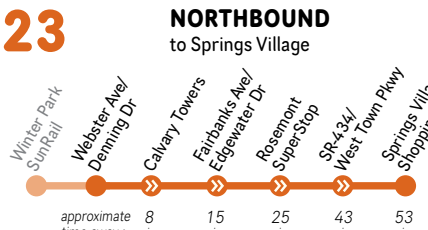

MINS AFTER THE HOUR	MON-FRI	SAT	SUN/HOL
FIRST TRIP	5:43 am	6:35 am	
DAY	6 am-4 pm		NO SERVICE
	:43	:35	
EVE	4-8 pm		
LAST TRIP	7:44 pm	7:35 pm	

Trips start from Winter Park SunRail, 5:30-8:30 am and 4:30-7:30 pm Monday to Friday only