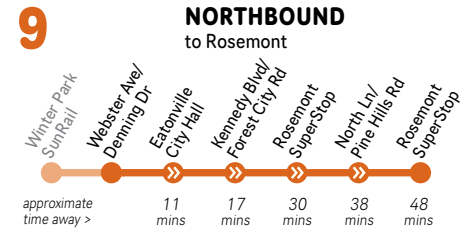

MINS AFTER THE HOUR	MON-FRI	SAT	SUN/HOL
FIRST TRIP	5:48 am	6:05 am	5:40 am
DAY			
6-7 am			:25
7-8 am	:48		:10, :55
8-9 am			:40
9-10 am			:25
10-11 am			:10, :55
11 am-12 pm			:40
12-1 pm	:45		:25
1-2 pm		:05	:10, :55
2-3 pm			:40
3-4 pm			:25
4-5 pm	:49		:10, :55
EVE	5-8 pm	--	:40
8-9 pm	--		--
NIGHT	9-11 pm	:10	--
LAST TRIP	11:10 pm	9:05 pm	6:40 pm

Trips start from Winter Park SunRail, 5:45 am-8:45 am and 4:45 pm-7:45 pm Monday to Friday only